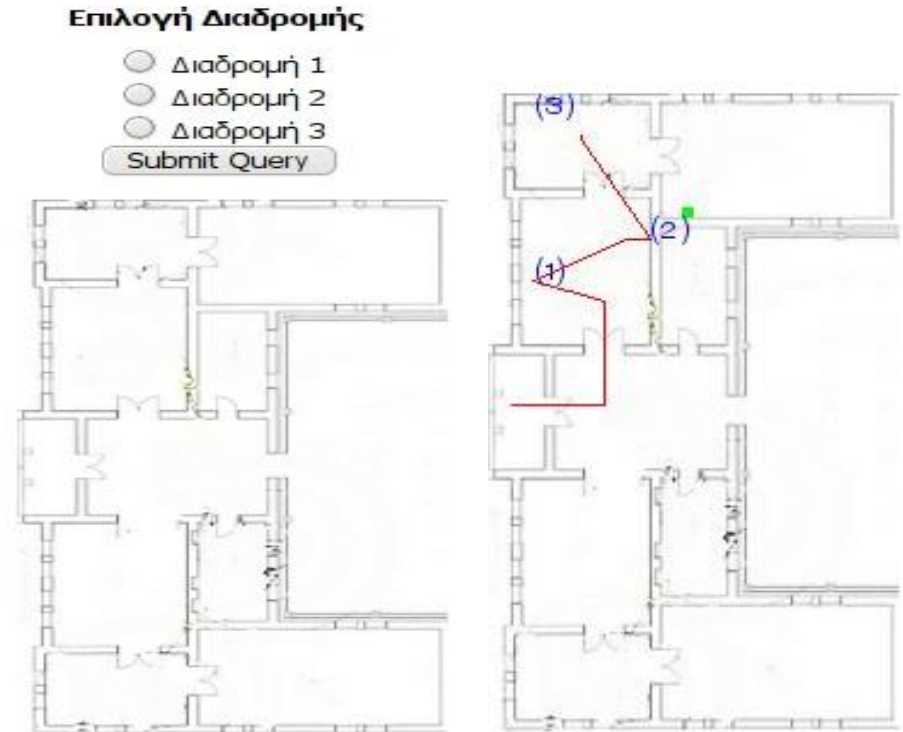

Static Routes

- Choose from 3 predefined routes
- Submit query
- Draw route on the map