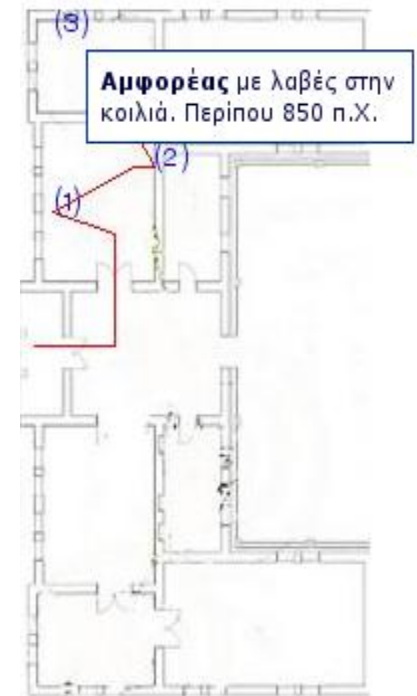

Static Routes

- On *mouse-over* show pop-up box with info about the exhibit